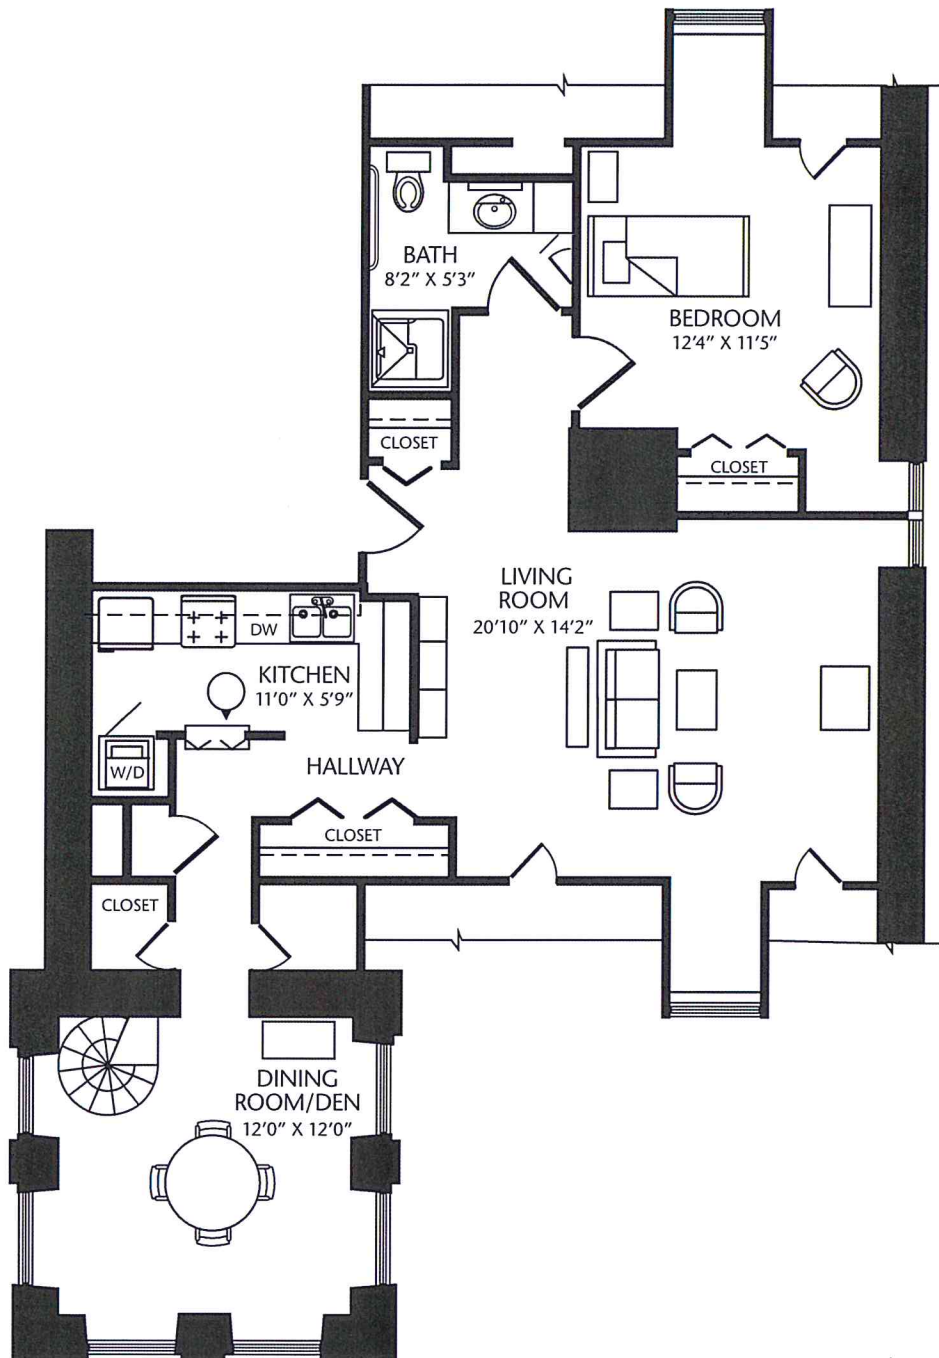

Buckingham Mansion

- Apartment 6 (1 Bedroom/Full Bath)
- Approximately 959 square feet*

**CORNWALL
MANOR**

1 Boyd Street
Cornwall, PA 17016

*All dimensions are approximate