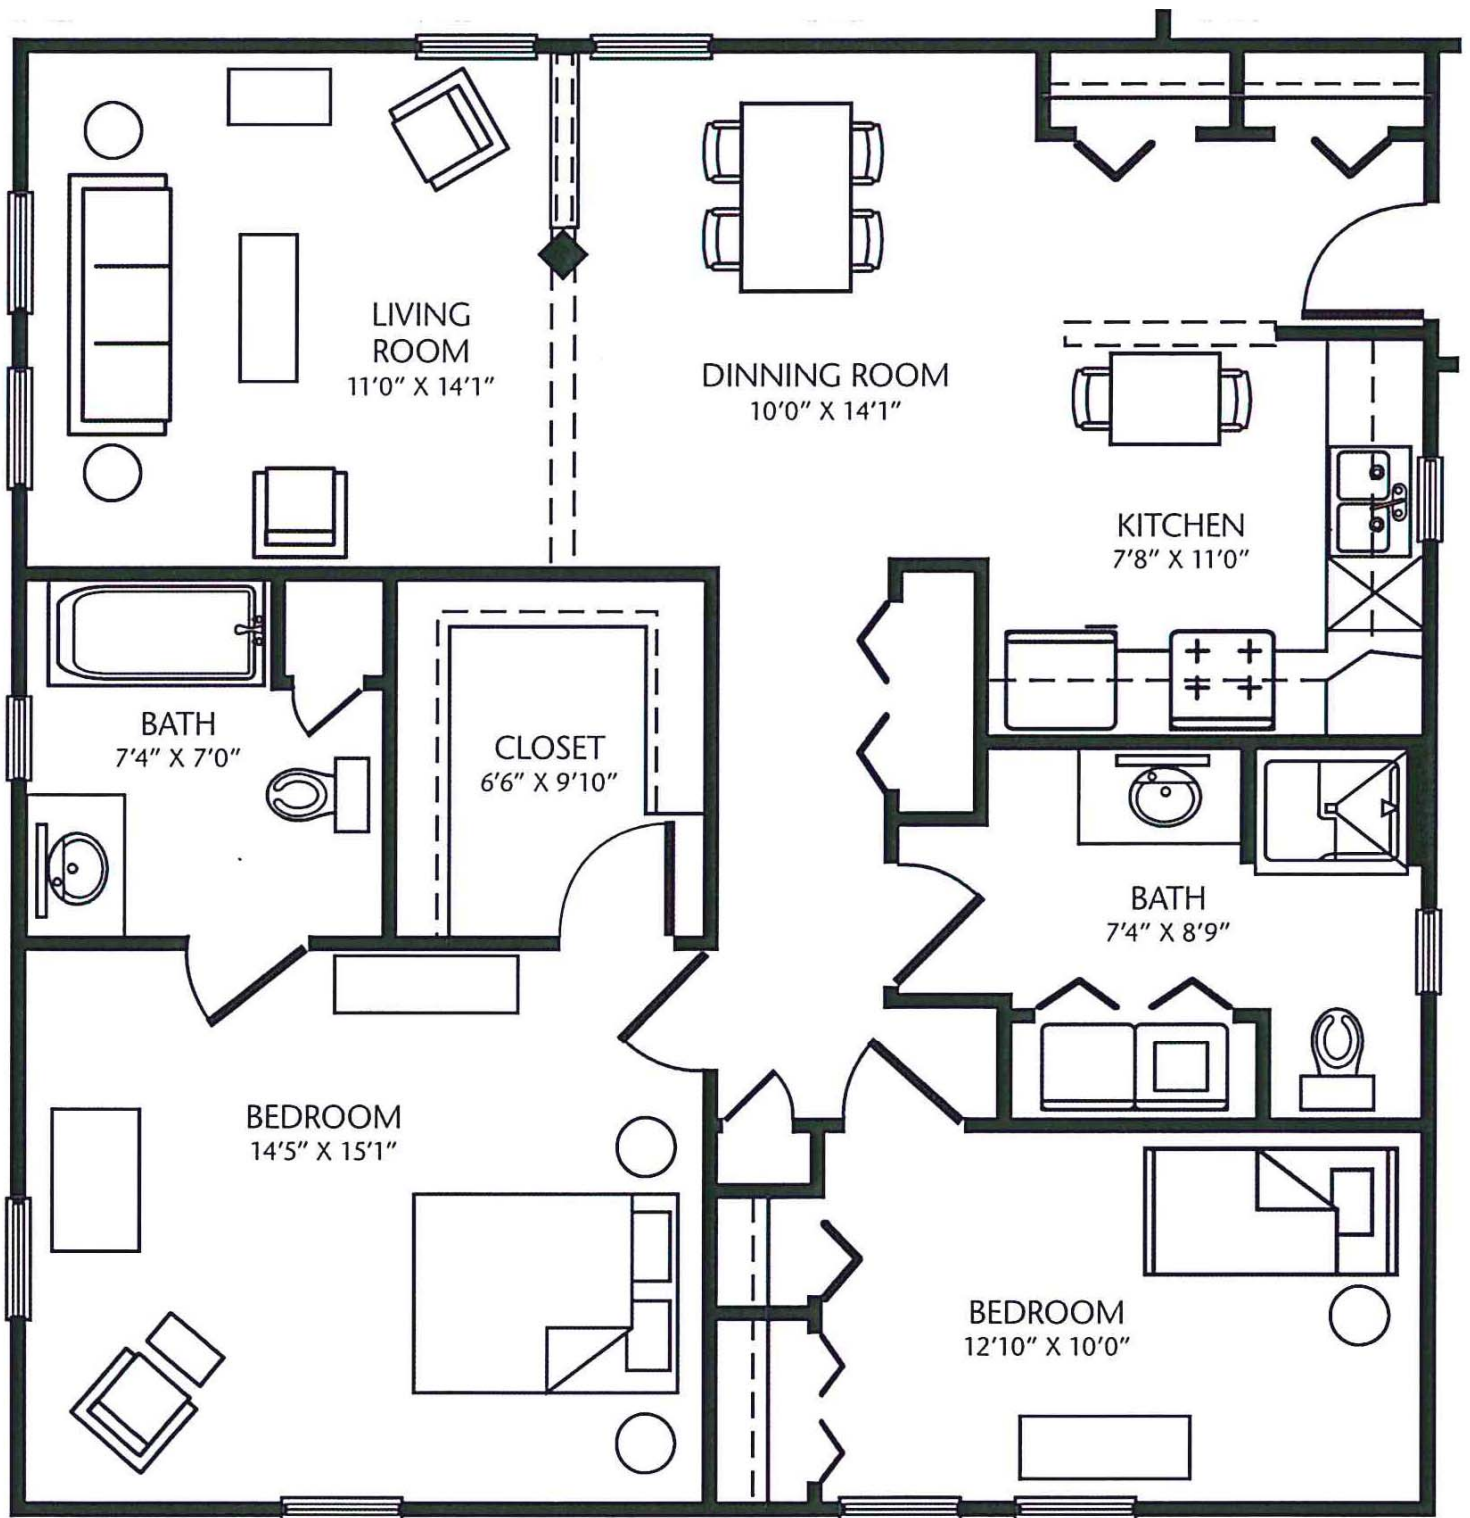

Bradley Hall Apartments

2 Bedroom / 2 Full Baths
Approximately 1,206 square feet*

*All dimensions are approximate