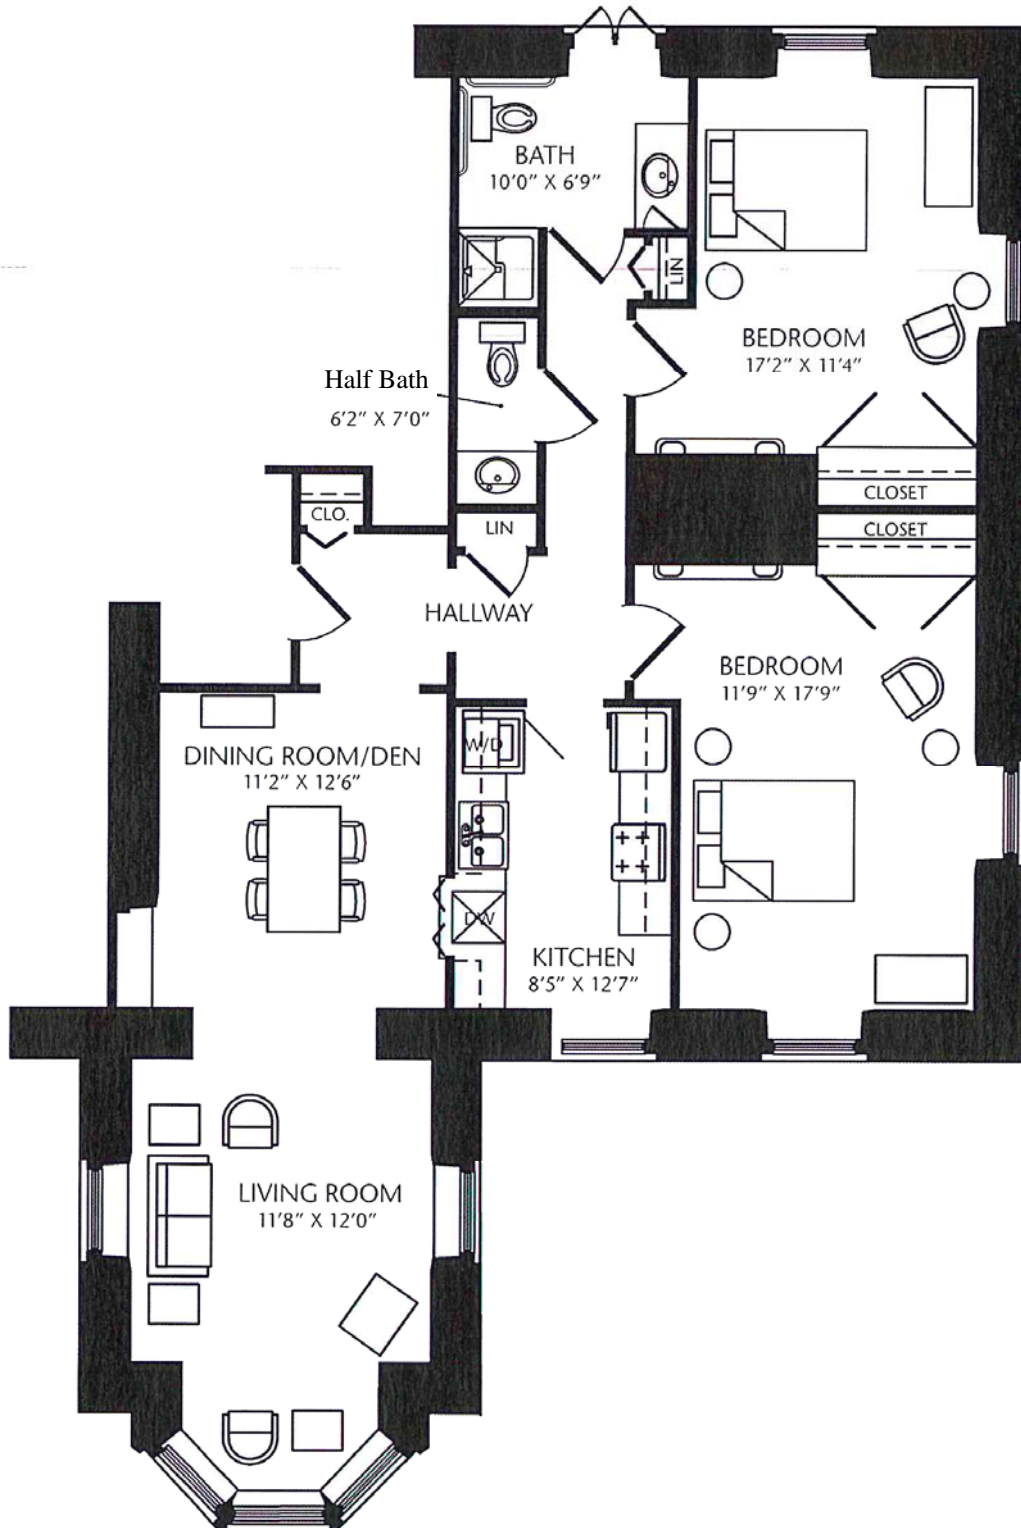

Buckingham Mansion Apartments

2 Bedrooms/Full Bath/Half Bath
Approximately 1,114 square feet*

*All dimensions are approximate