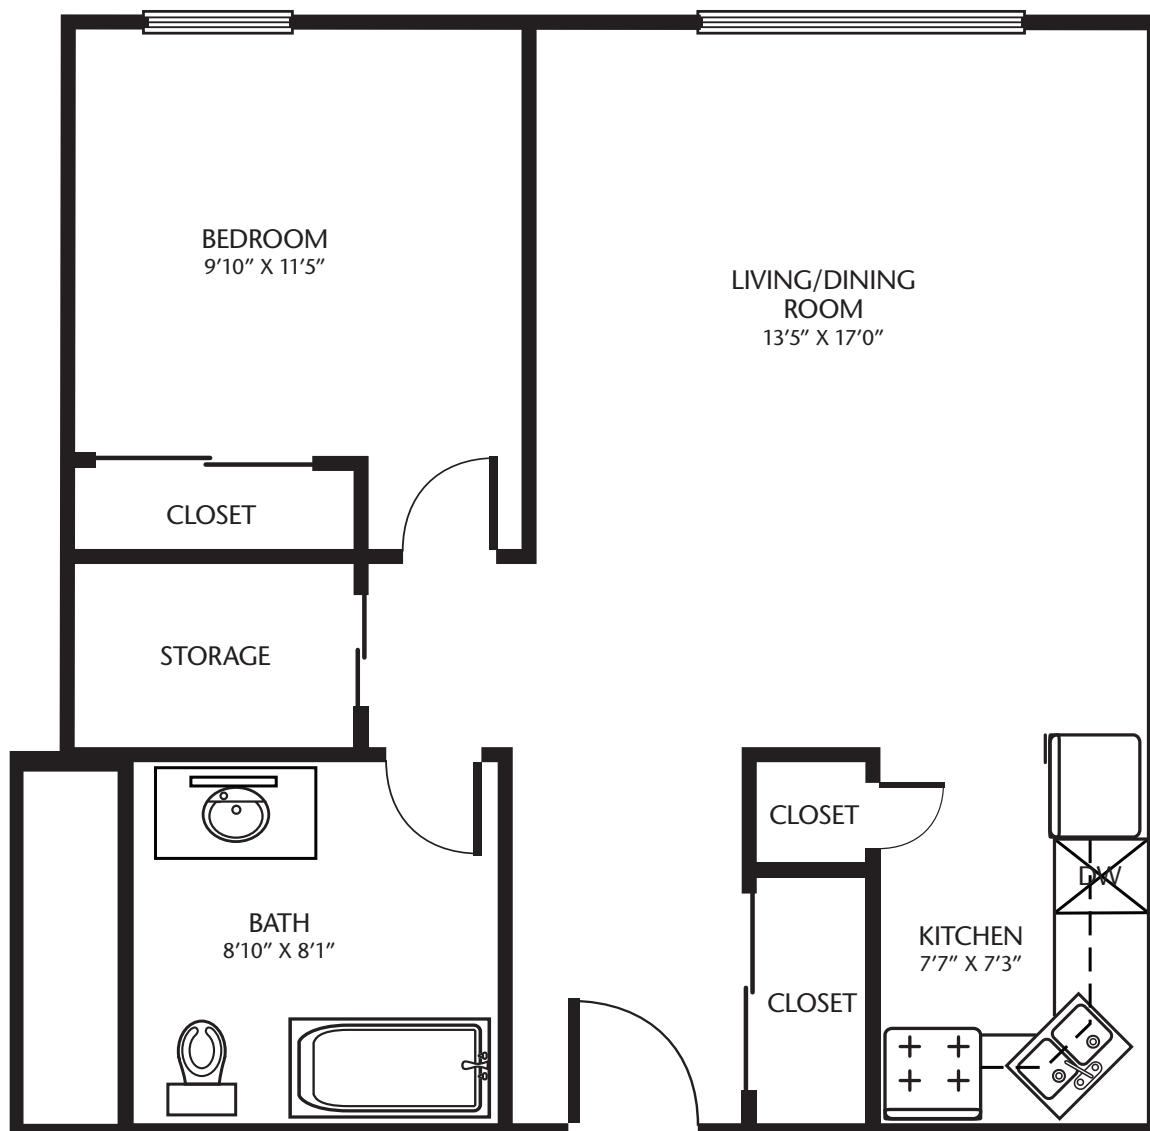

# Gateway & Westwood

- Standard One Bedroom Apartment (R.H.)
- Approximately 612 square feet\*

CORNWALL  
MANOR

1 Boyd Street  
Cornwall, PA 17016

\*All dimensions are approximate