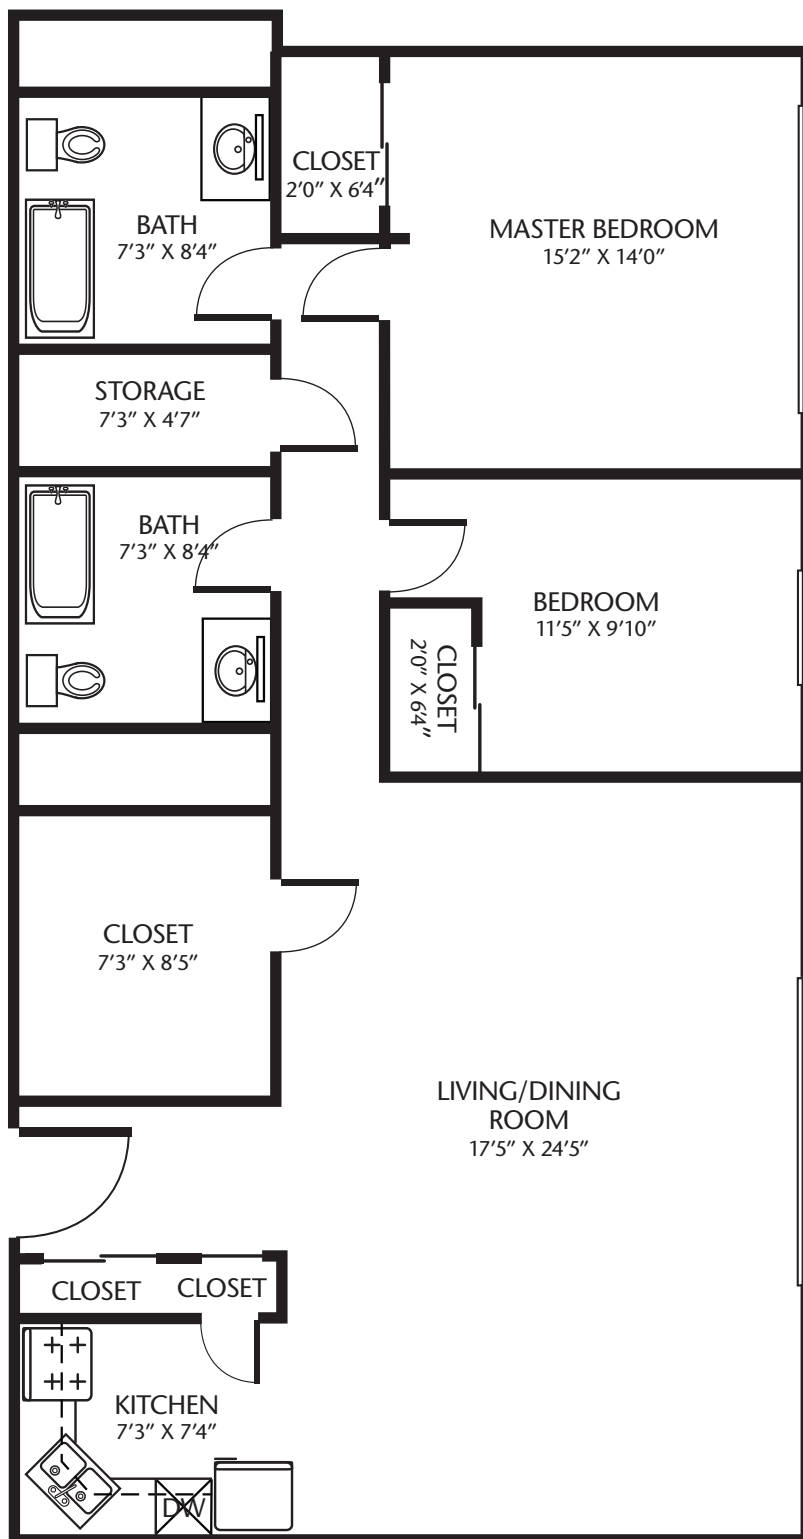

Gateway & Westwood

- Standard Two Bedroom Apartment (R.H.)
- Approximately 1152 square feet*

**CORNWALL
MANOR**

1 Boyd Street
Cornwall, PA 17016

*All dimensions are approximate