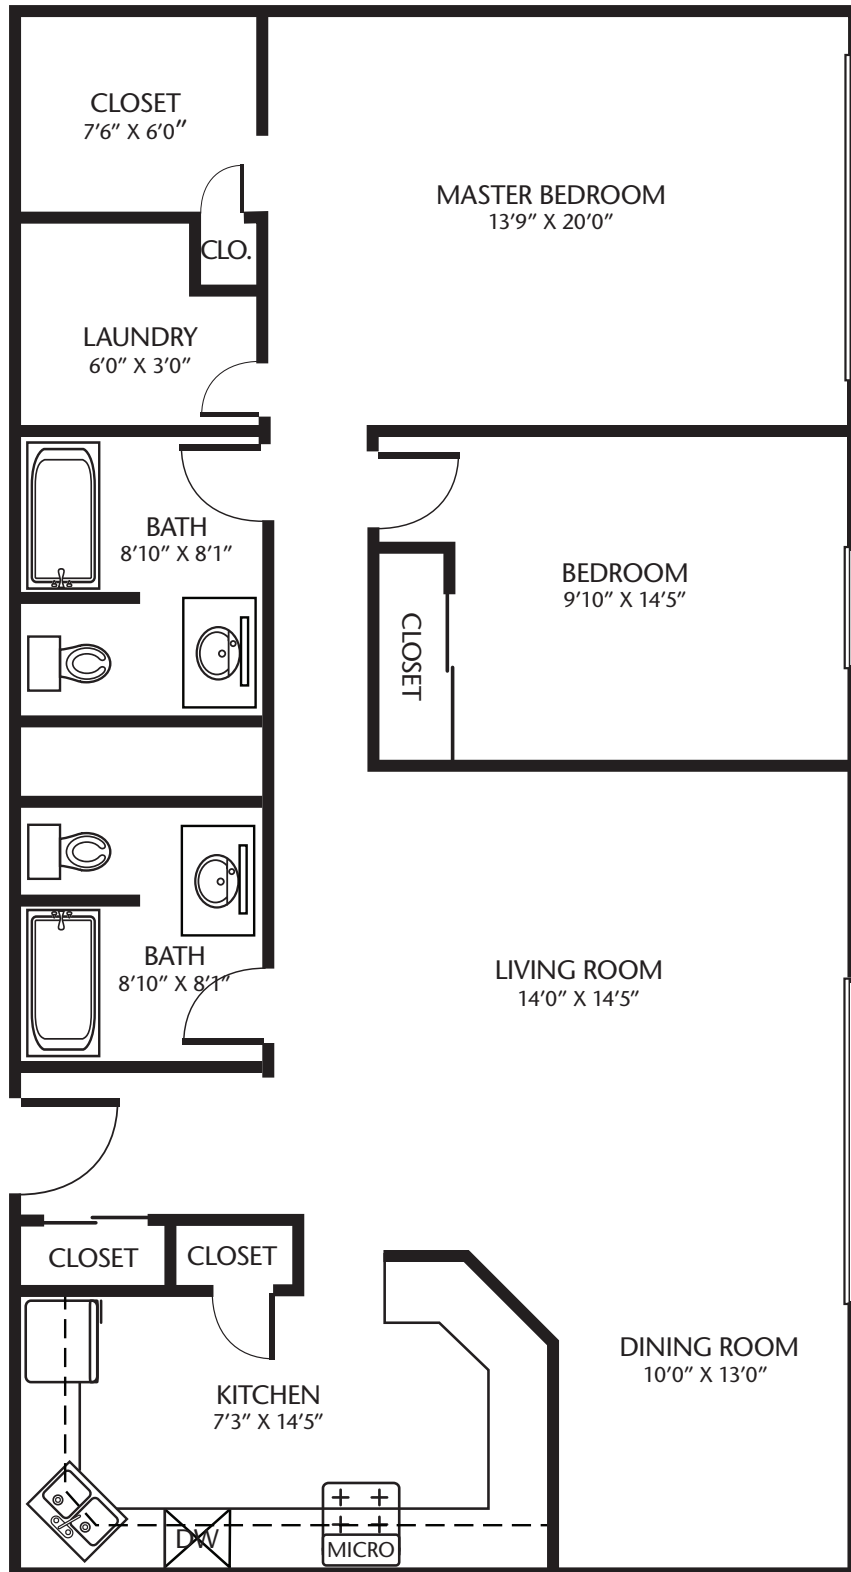

Gateway & Westwood

- Deluxe Two Bedroom Apartment
- Approximately 1360 square feet*

**CORNWALL
MANOR**

1 Boyd Street
Cornwall, PA 17016

*All dimensions are approximate