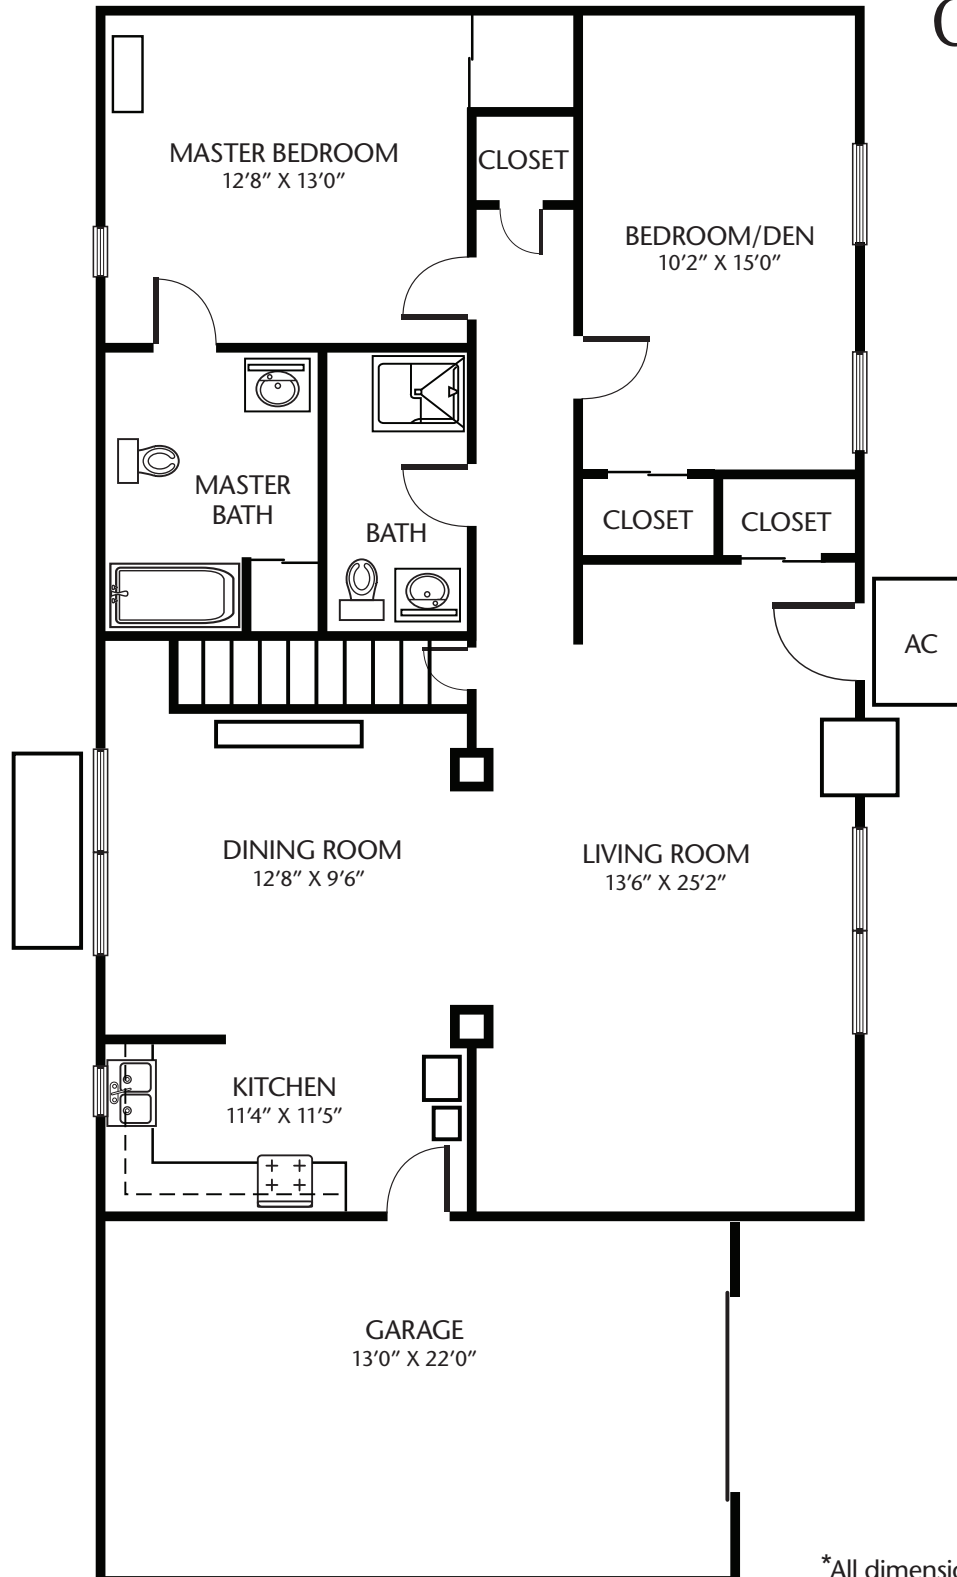

Single House

- Two Bedroom/Two Bath/Garage
- Approximately 1240 square feet*

**CORNWALL
MANOR**

1 Boyd Street
Cornwall, PA 17016

*All dimensions are approximate
Does not include basement and garage