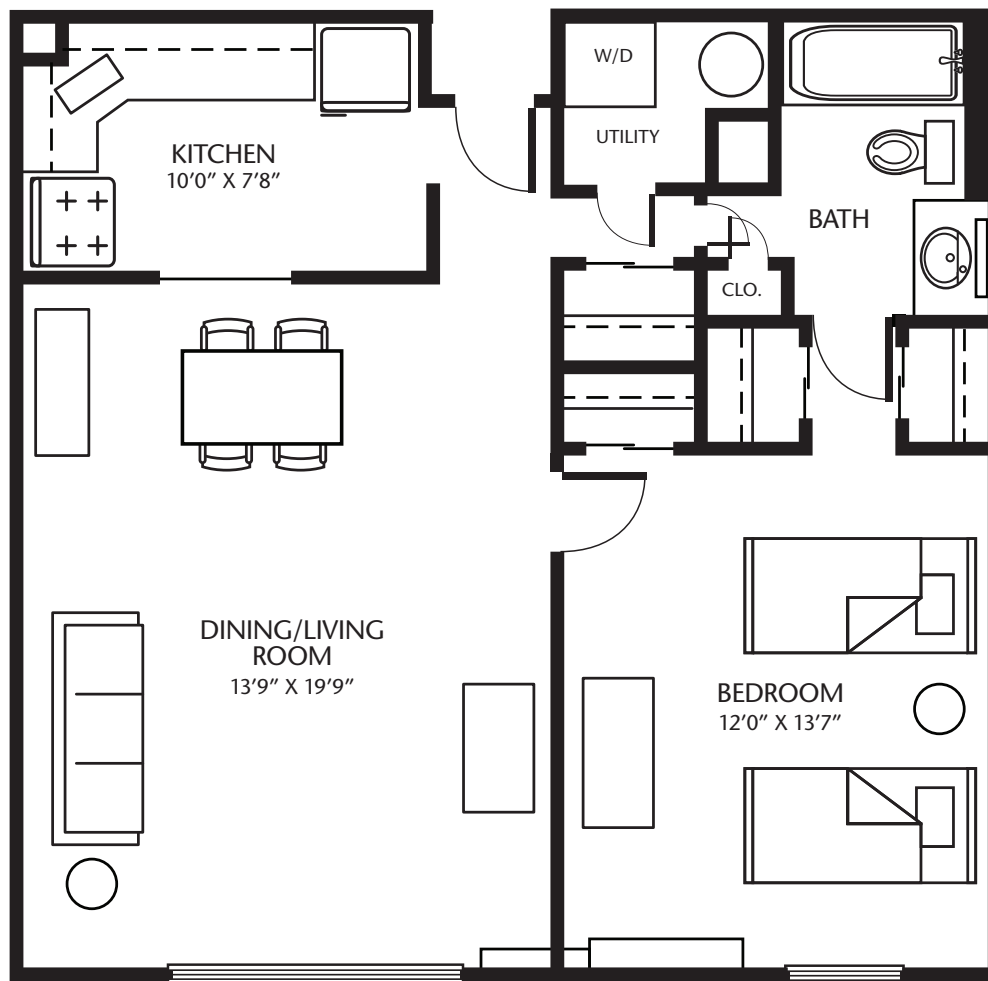

Laurel Place

- Apartment LP 1 (1 Bedroom/Full Bath)
- Approximately 700 square feet*

CORNWALL
MANOR

1 Boyd Street
Cornwall, PA 17016

*All dimensions are approximate