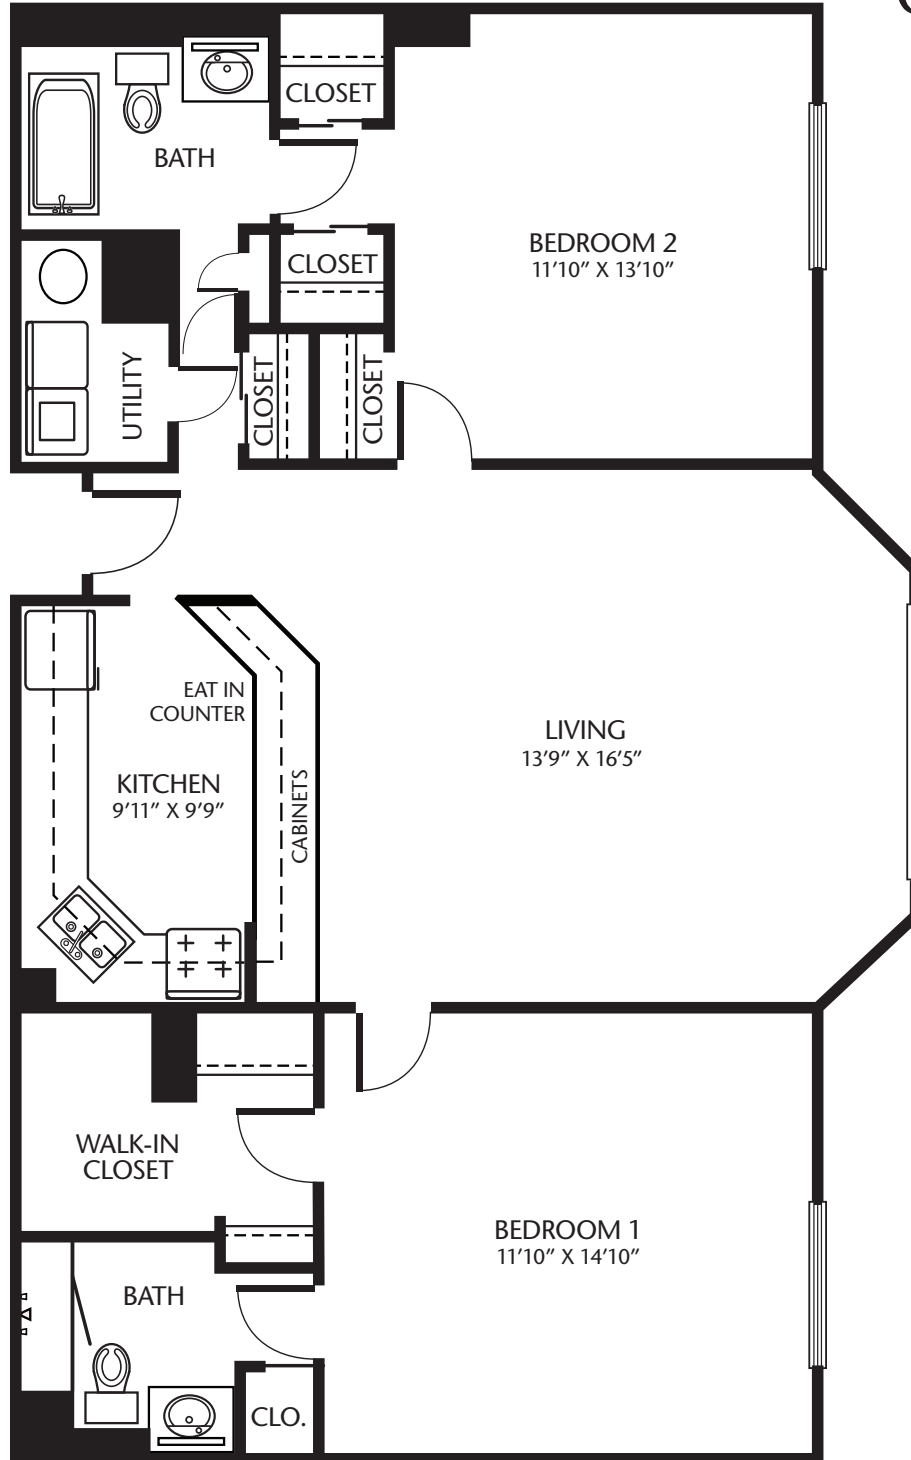

Laurel Place

- Two Bedroom (RH)
- Approximately 1000 square feet*

**CORNWALL
MANOR**

1 Boyd Street
Cornwall, PA 17016

*All dimensions are approximate