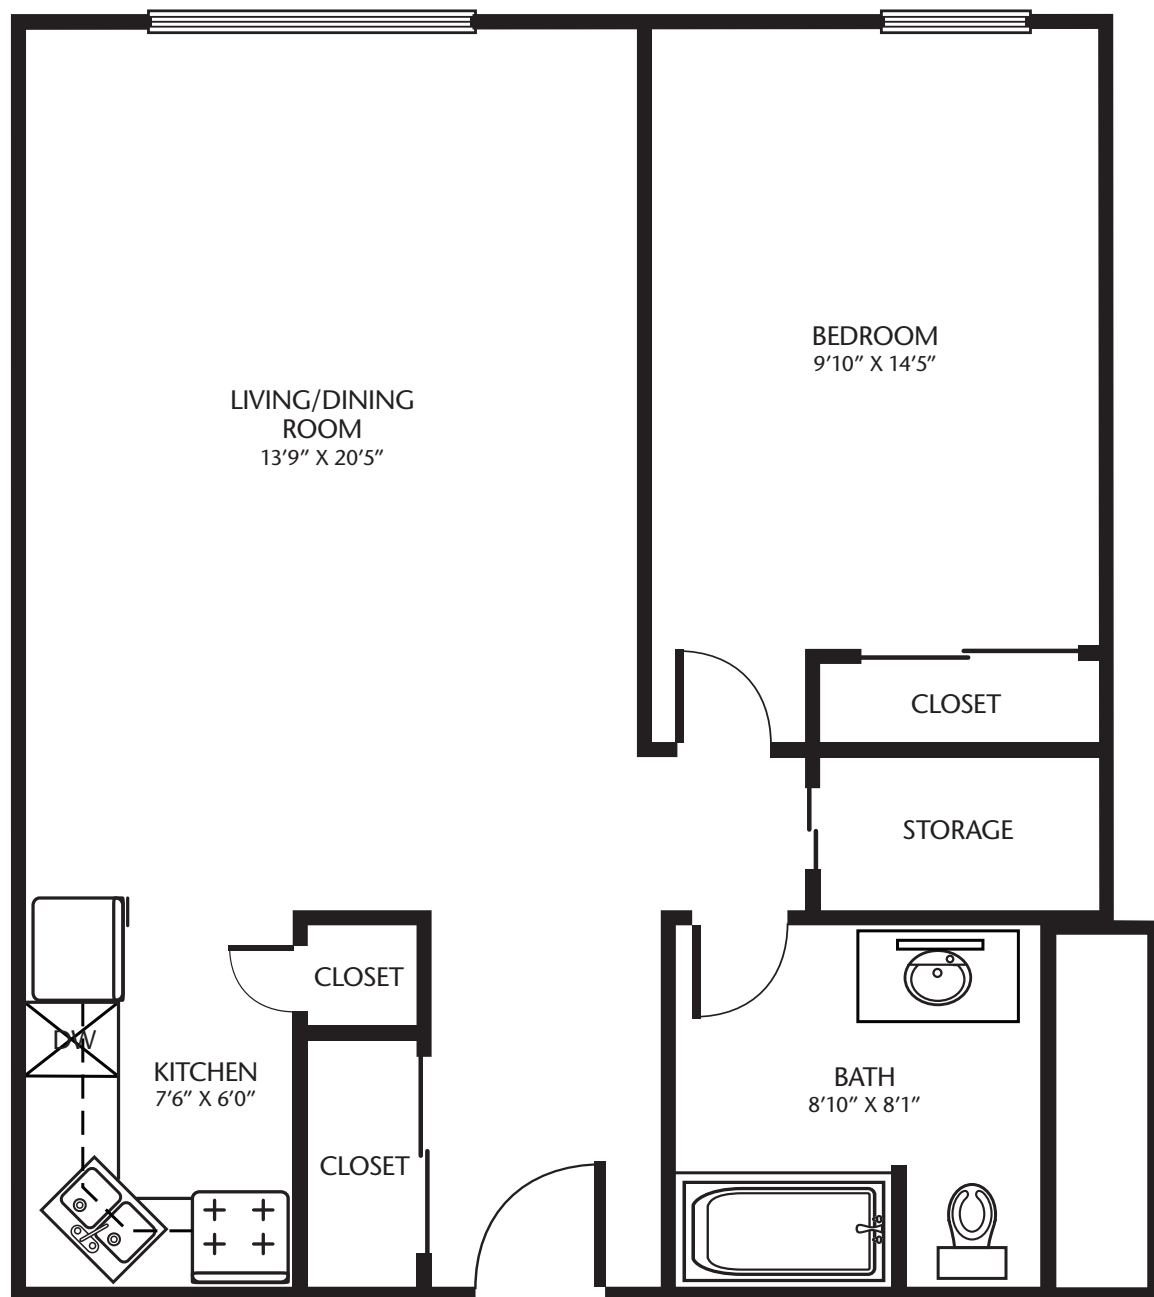

# Gateway & Westwood

- Large One Bedroom Apartment (L.H.)
- Approximately 681 square feet\*

CORNWALL  
MANOR

1 Boyd Street  
Cornwall, PA 17016

\*All dimensions are approximate