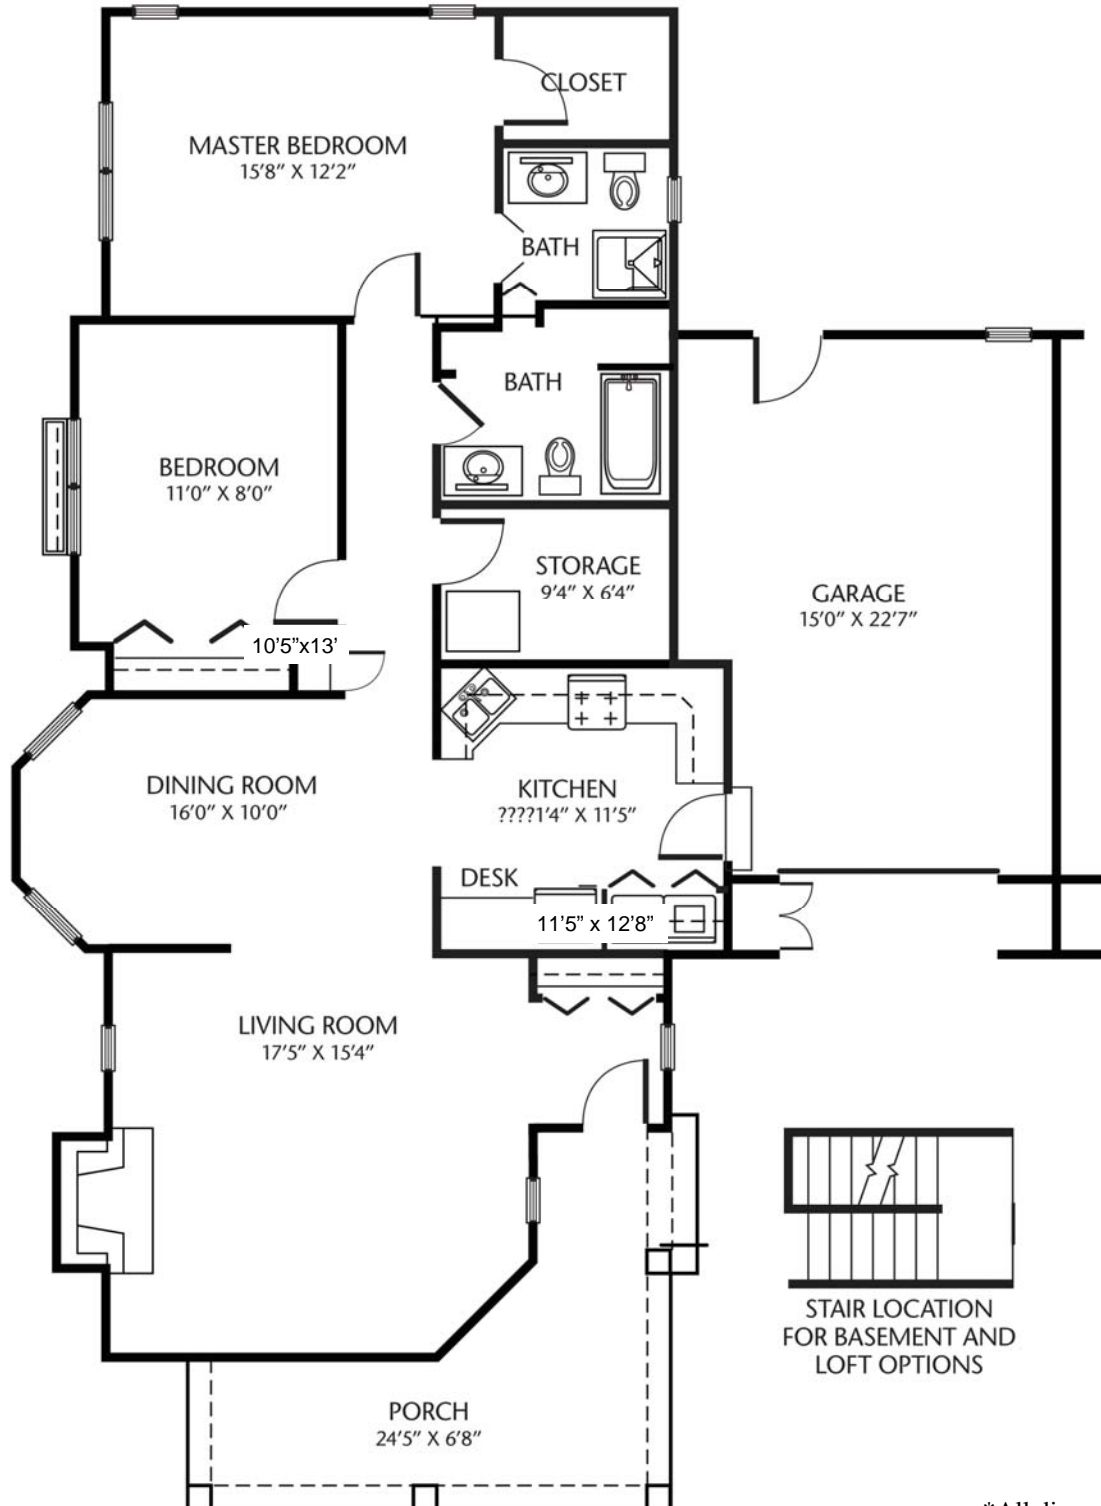

# Gatehouse Lane

Approximately 1,369 square feet\*  
(Optional basements & lofts are available)

\*All dimensions are approximate