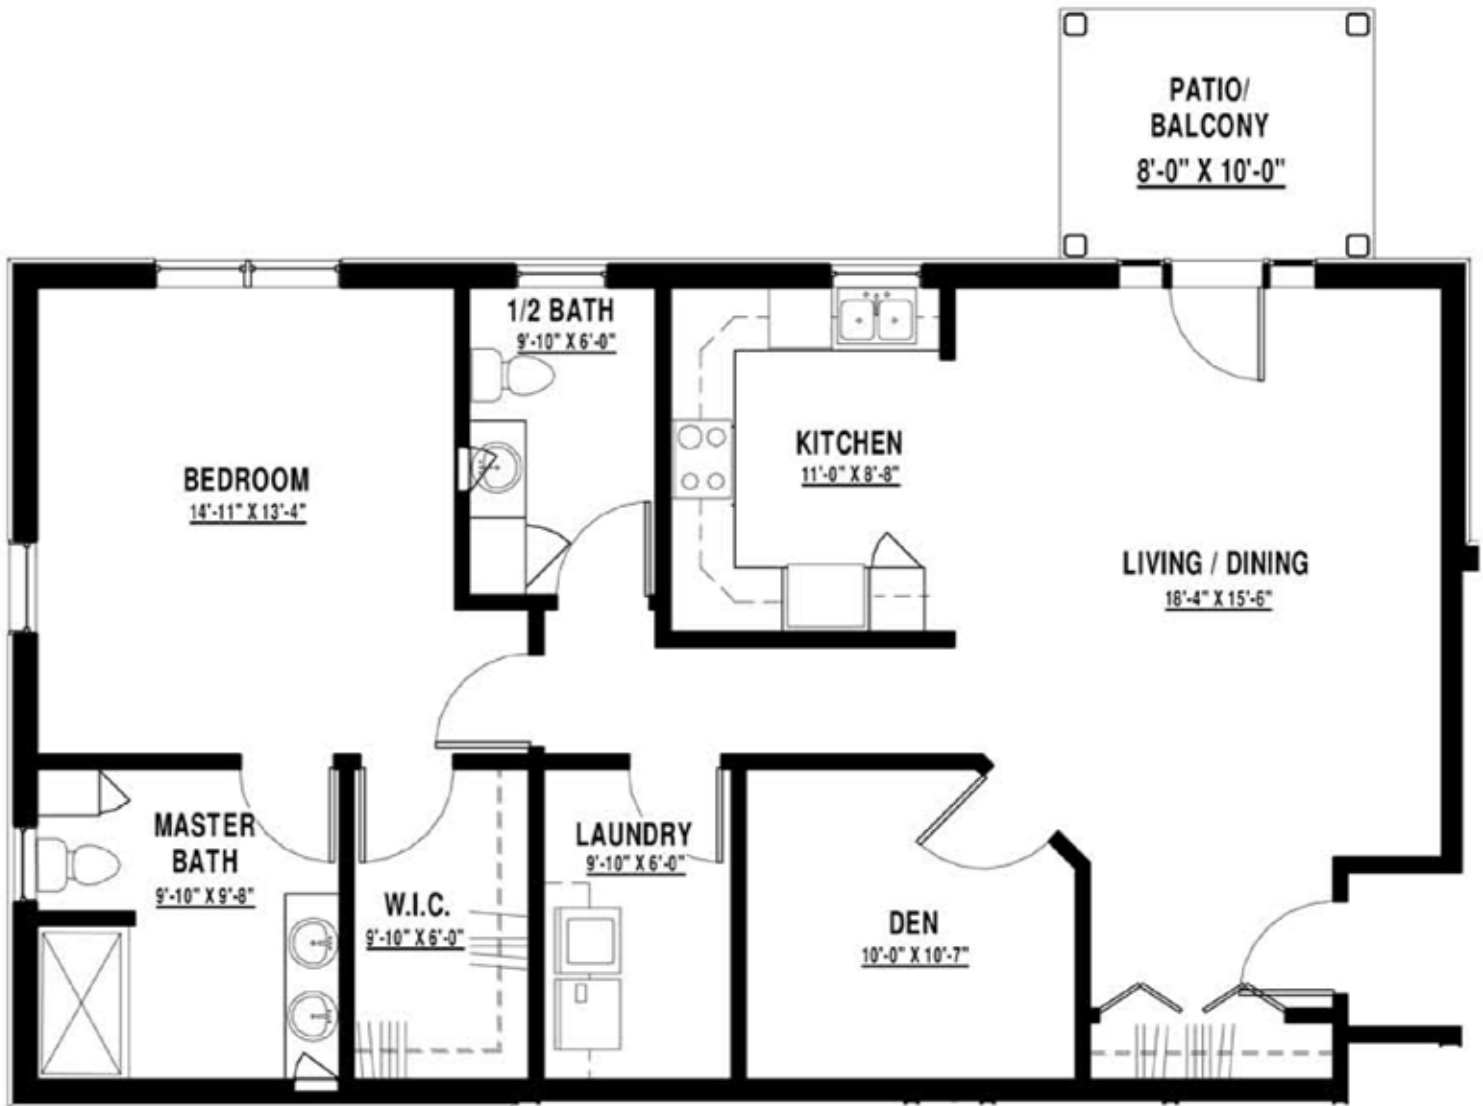

THE CARRIAGE HOUSE AT CORNWALL MANOR

The Quentin

1100 square feet
One bedroom & Den
One & one half bathrooms
Room dimensions are approximate

PO Box 125, Cornwall, PA 17016
717-274-8092 ~ 800-222-2476
www.cornwallmanor.org