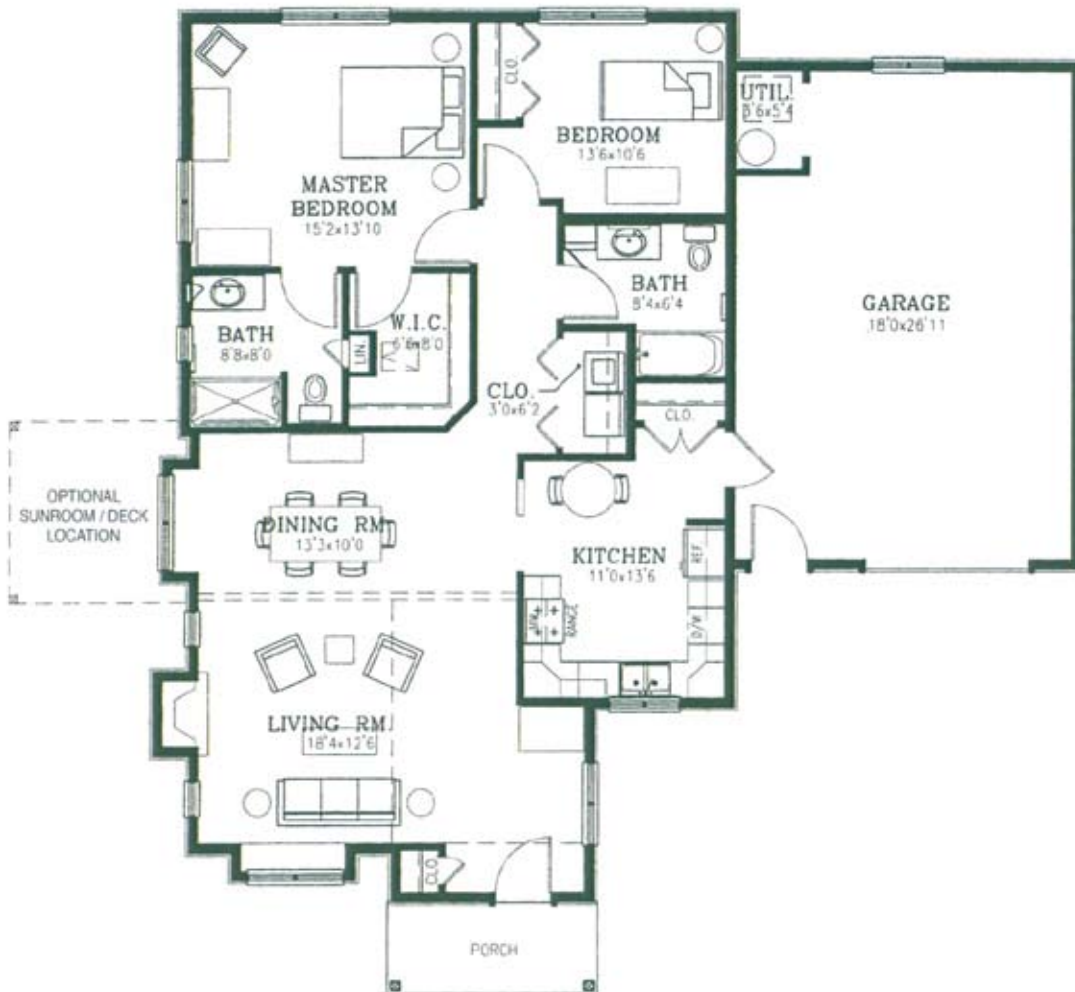

THE WOODS AT CORNWALL MANOR

The Conifer

Square Footage: 1400

*The **Conifer** features 2 bedrooms and 2 baths, an open living room with cathedral ceiling, dining room, eat-in kitchen and one car garage.*