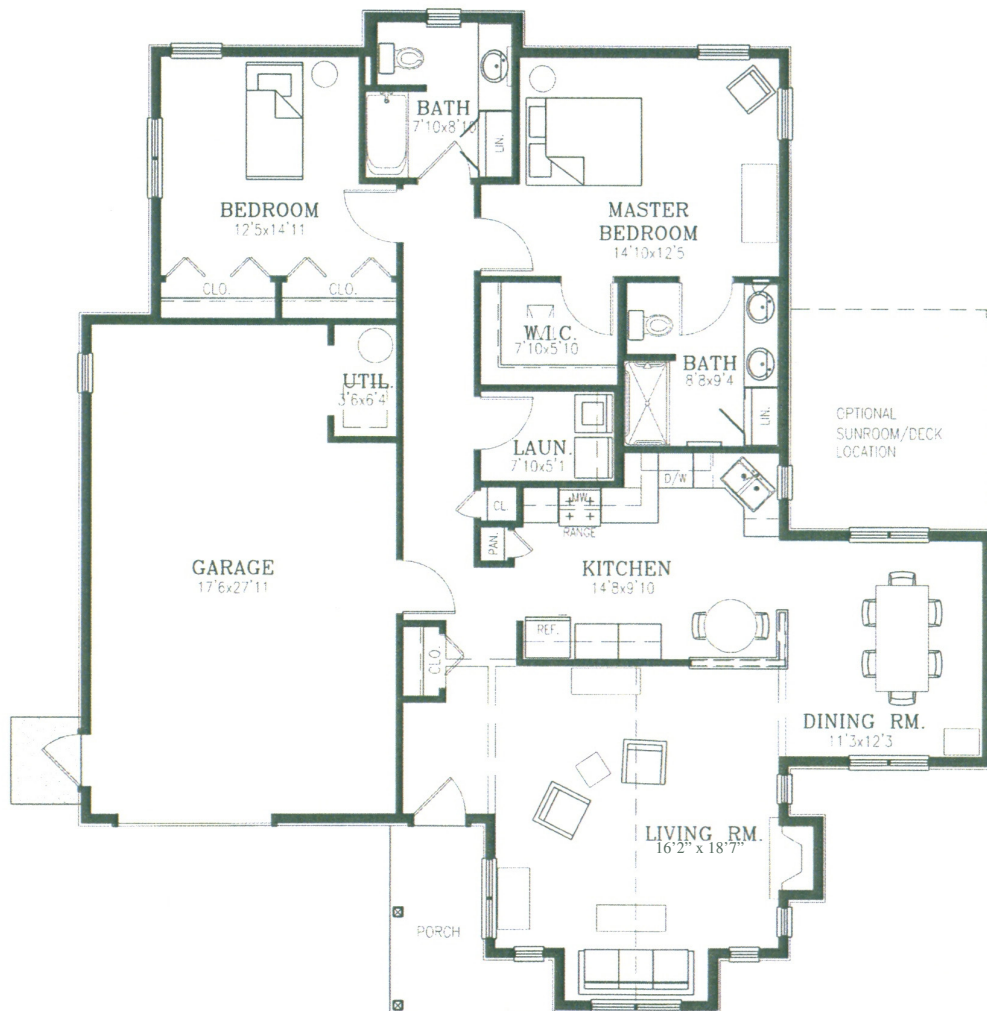

# THE WOODS AT CORNWALL MANOR

## *The Willow* - one car garage

Square Footage: 1600

*The Willow features 2 bedrooms and 2 baths, an open living room with cathedral ceiling, dining room and eat-in kitchen. Additional options include a loft, gas fireplace, sunroom or deck.*