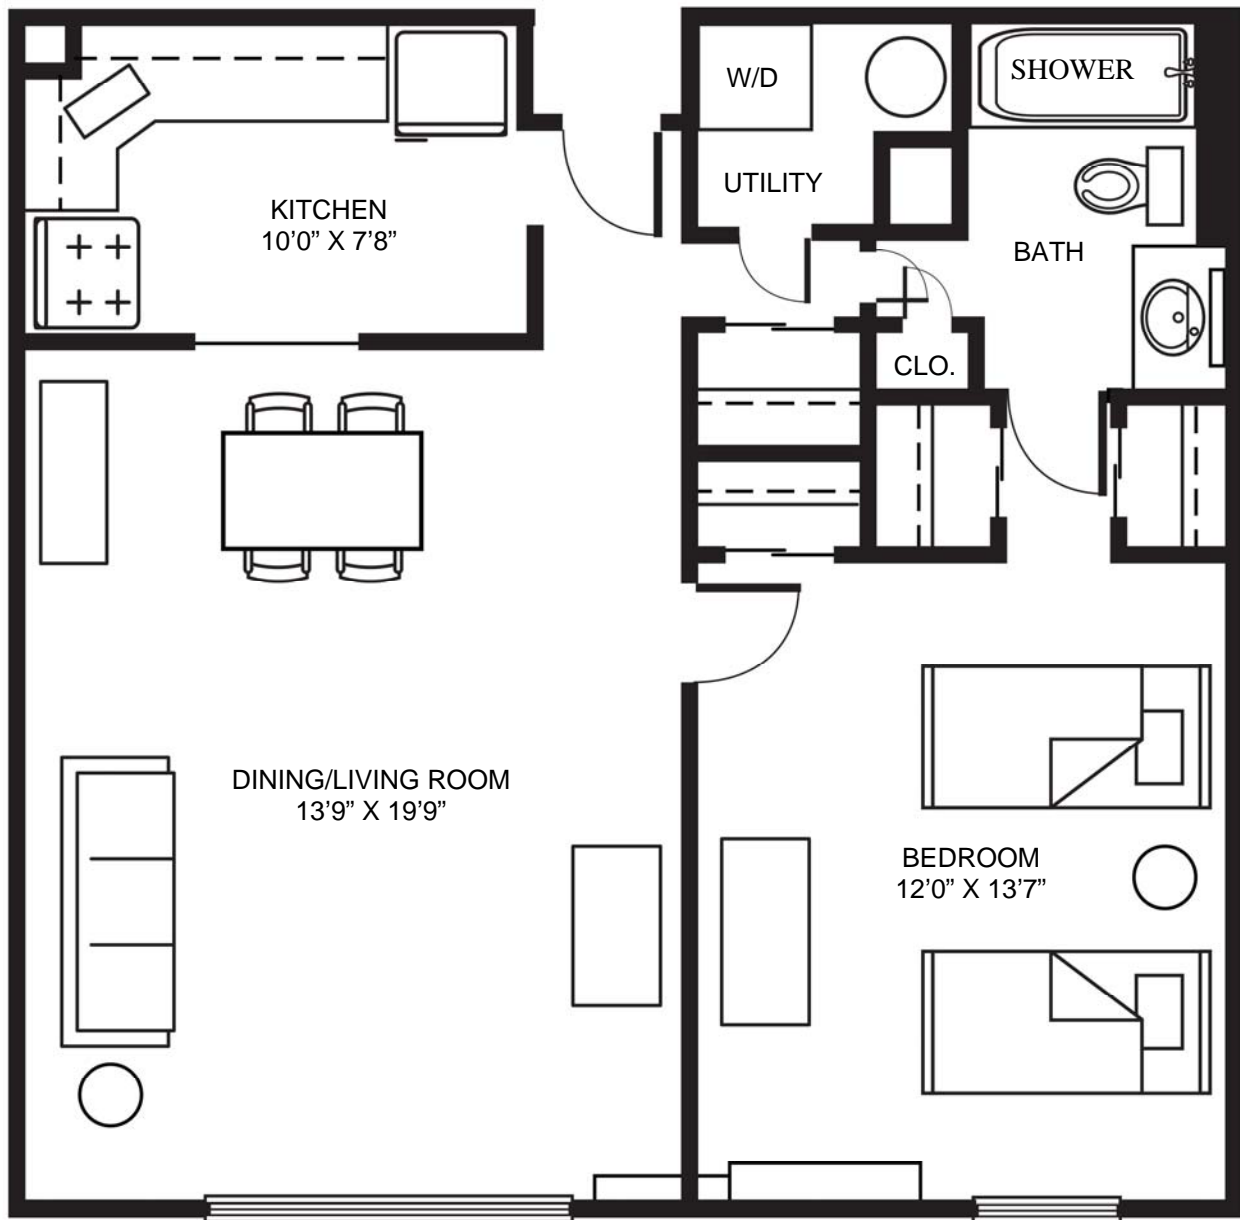

Laurel Place Apartments

1 Bedroom / Full Bath (Right Hand)
Approximately 700 square feet*

*All dimensions are approximate