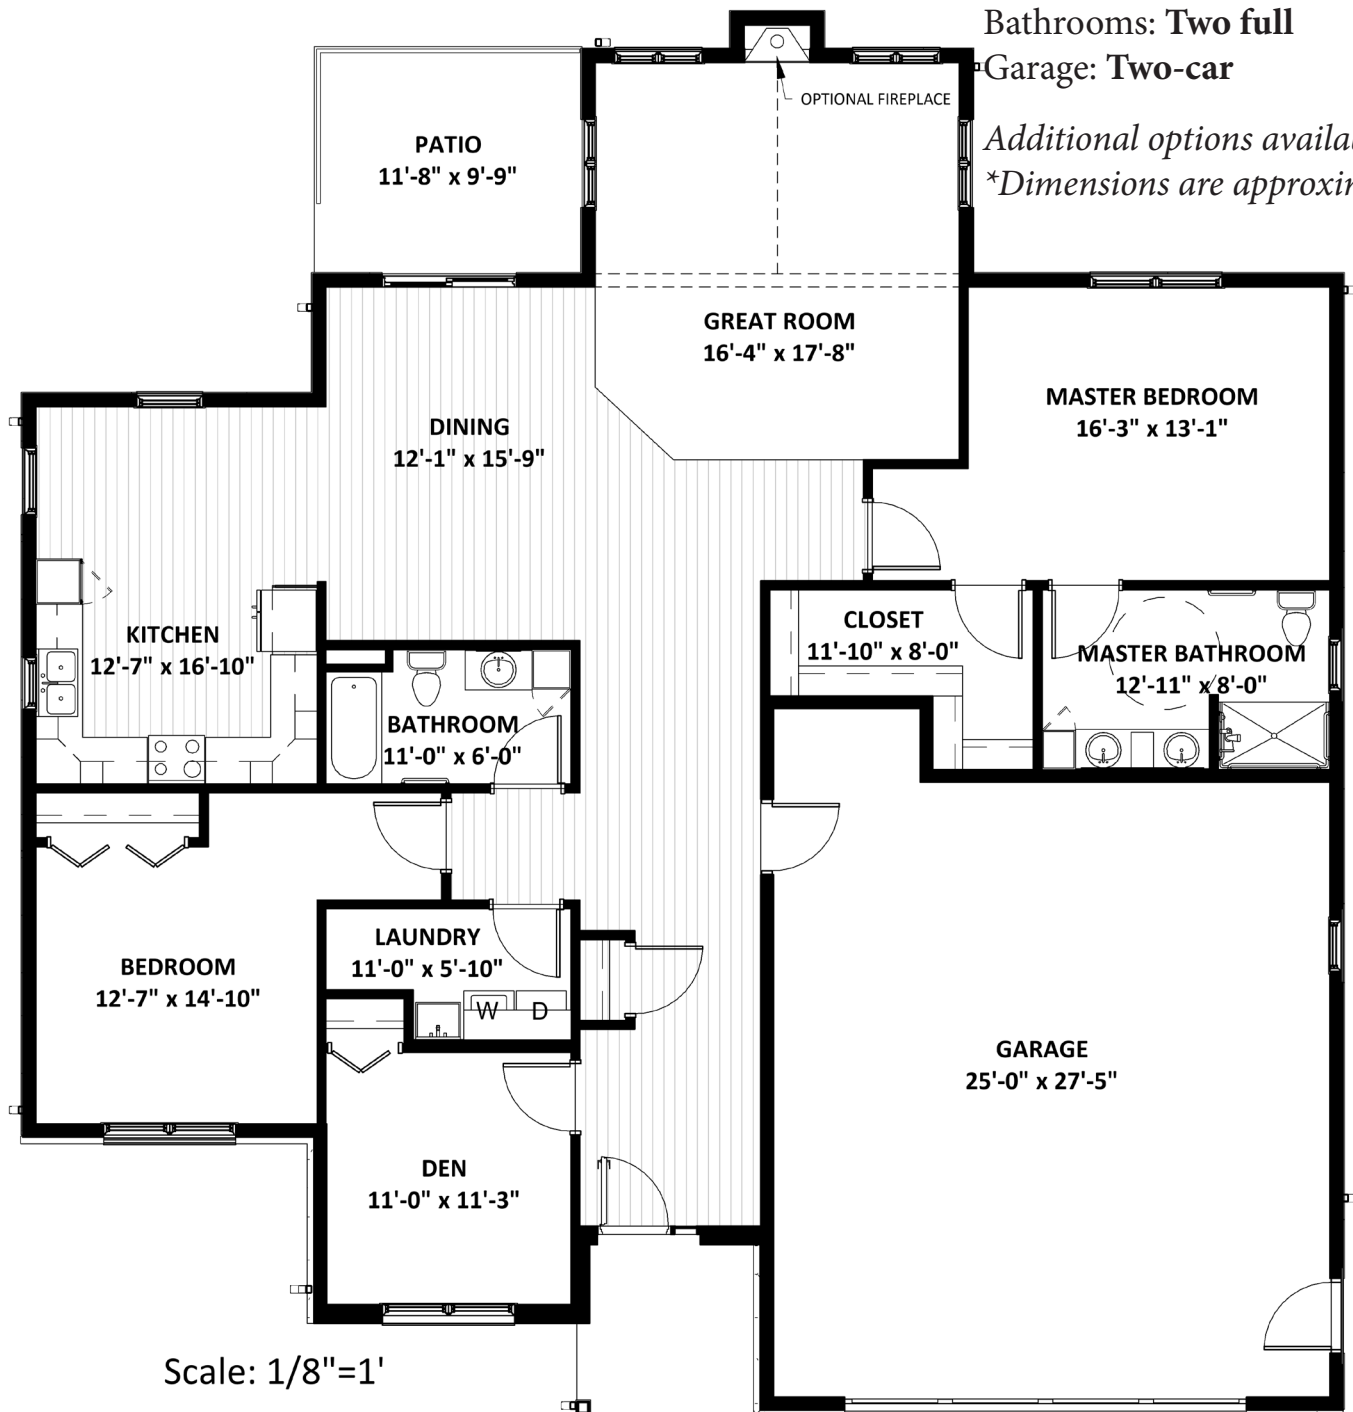

New Woods Homes in *The Pines*

Square Footage: 2,050

Bedrooms: Two with den

Bathrooms: Two full

Garage: Two-car

Additional options available

**Dimensions are approximate*

The new nature of senior living