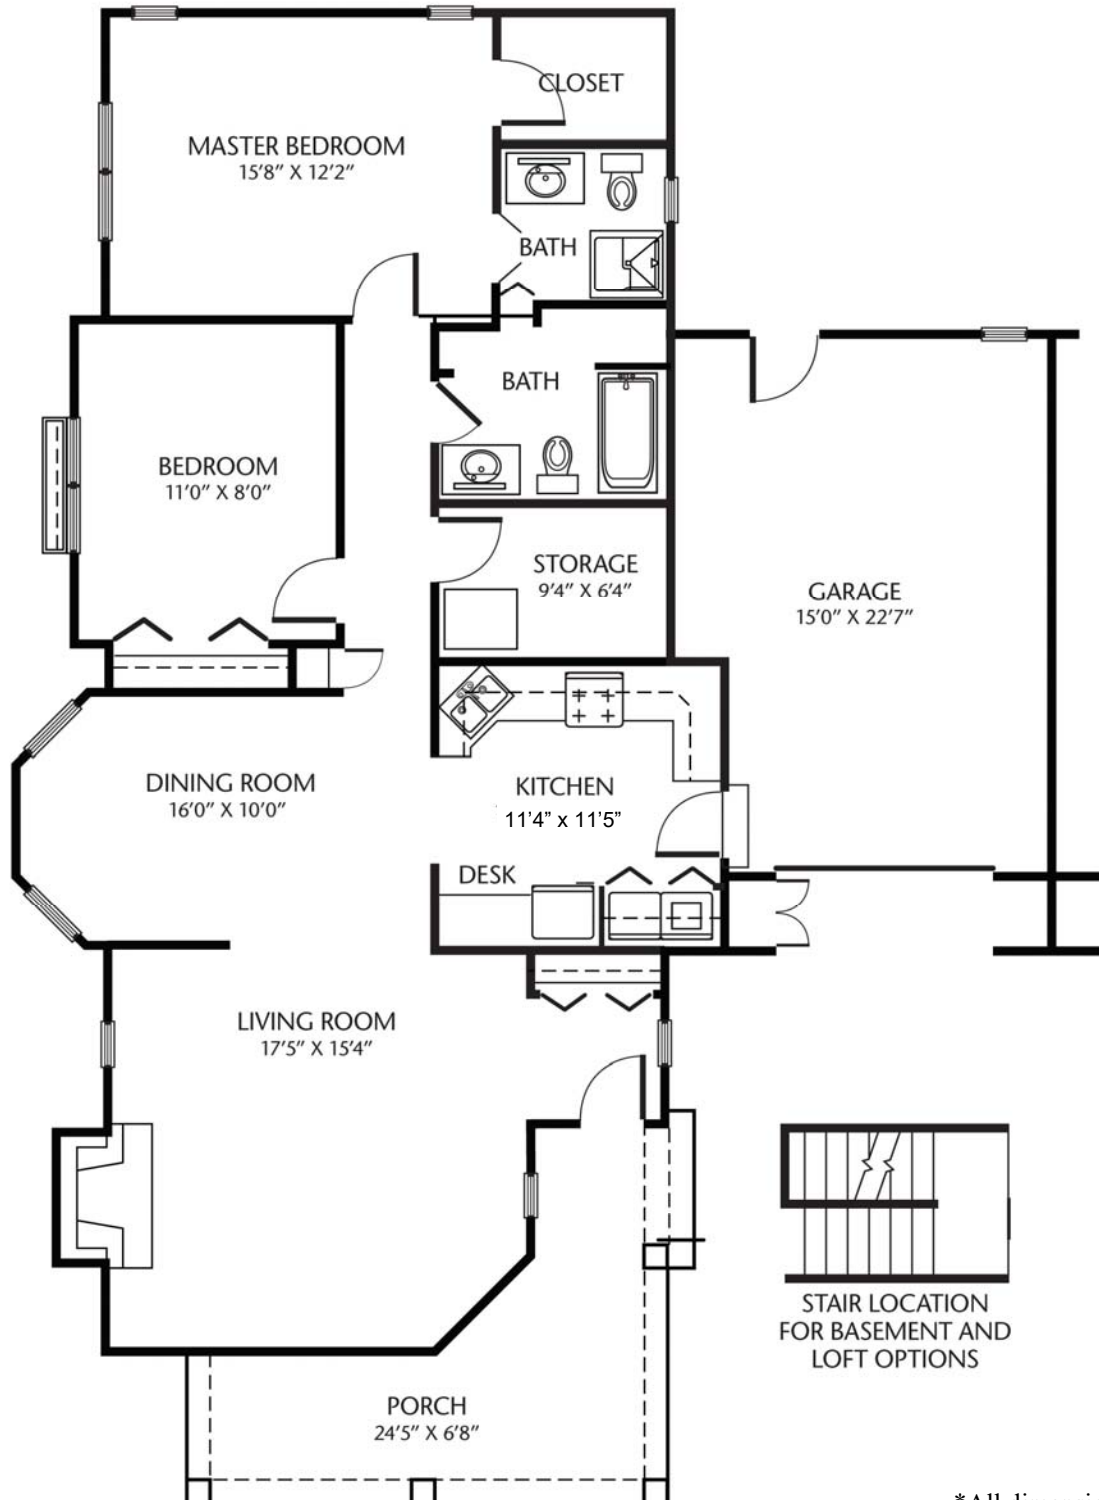

CORNWALL MANOR

Gatehouse Lane on the Buckingham Campus

Approximately 1,369 square feet*

(Optional basements & lofts are available—increases square footage)

*All dimensions are approximate