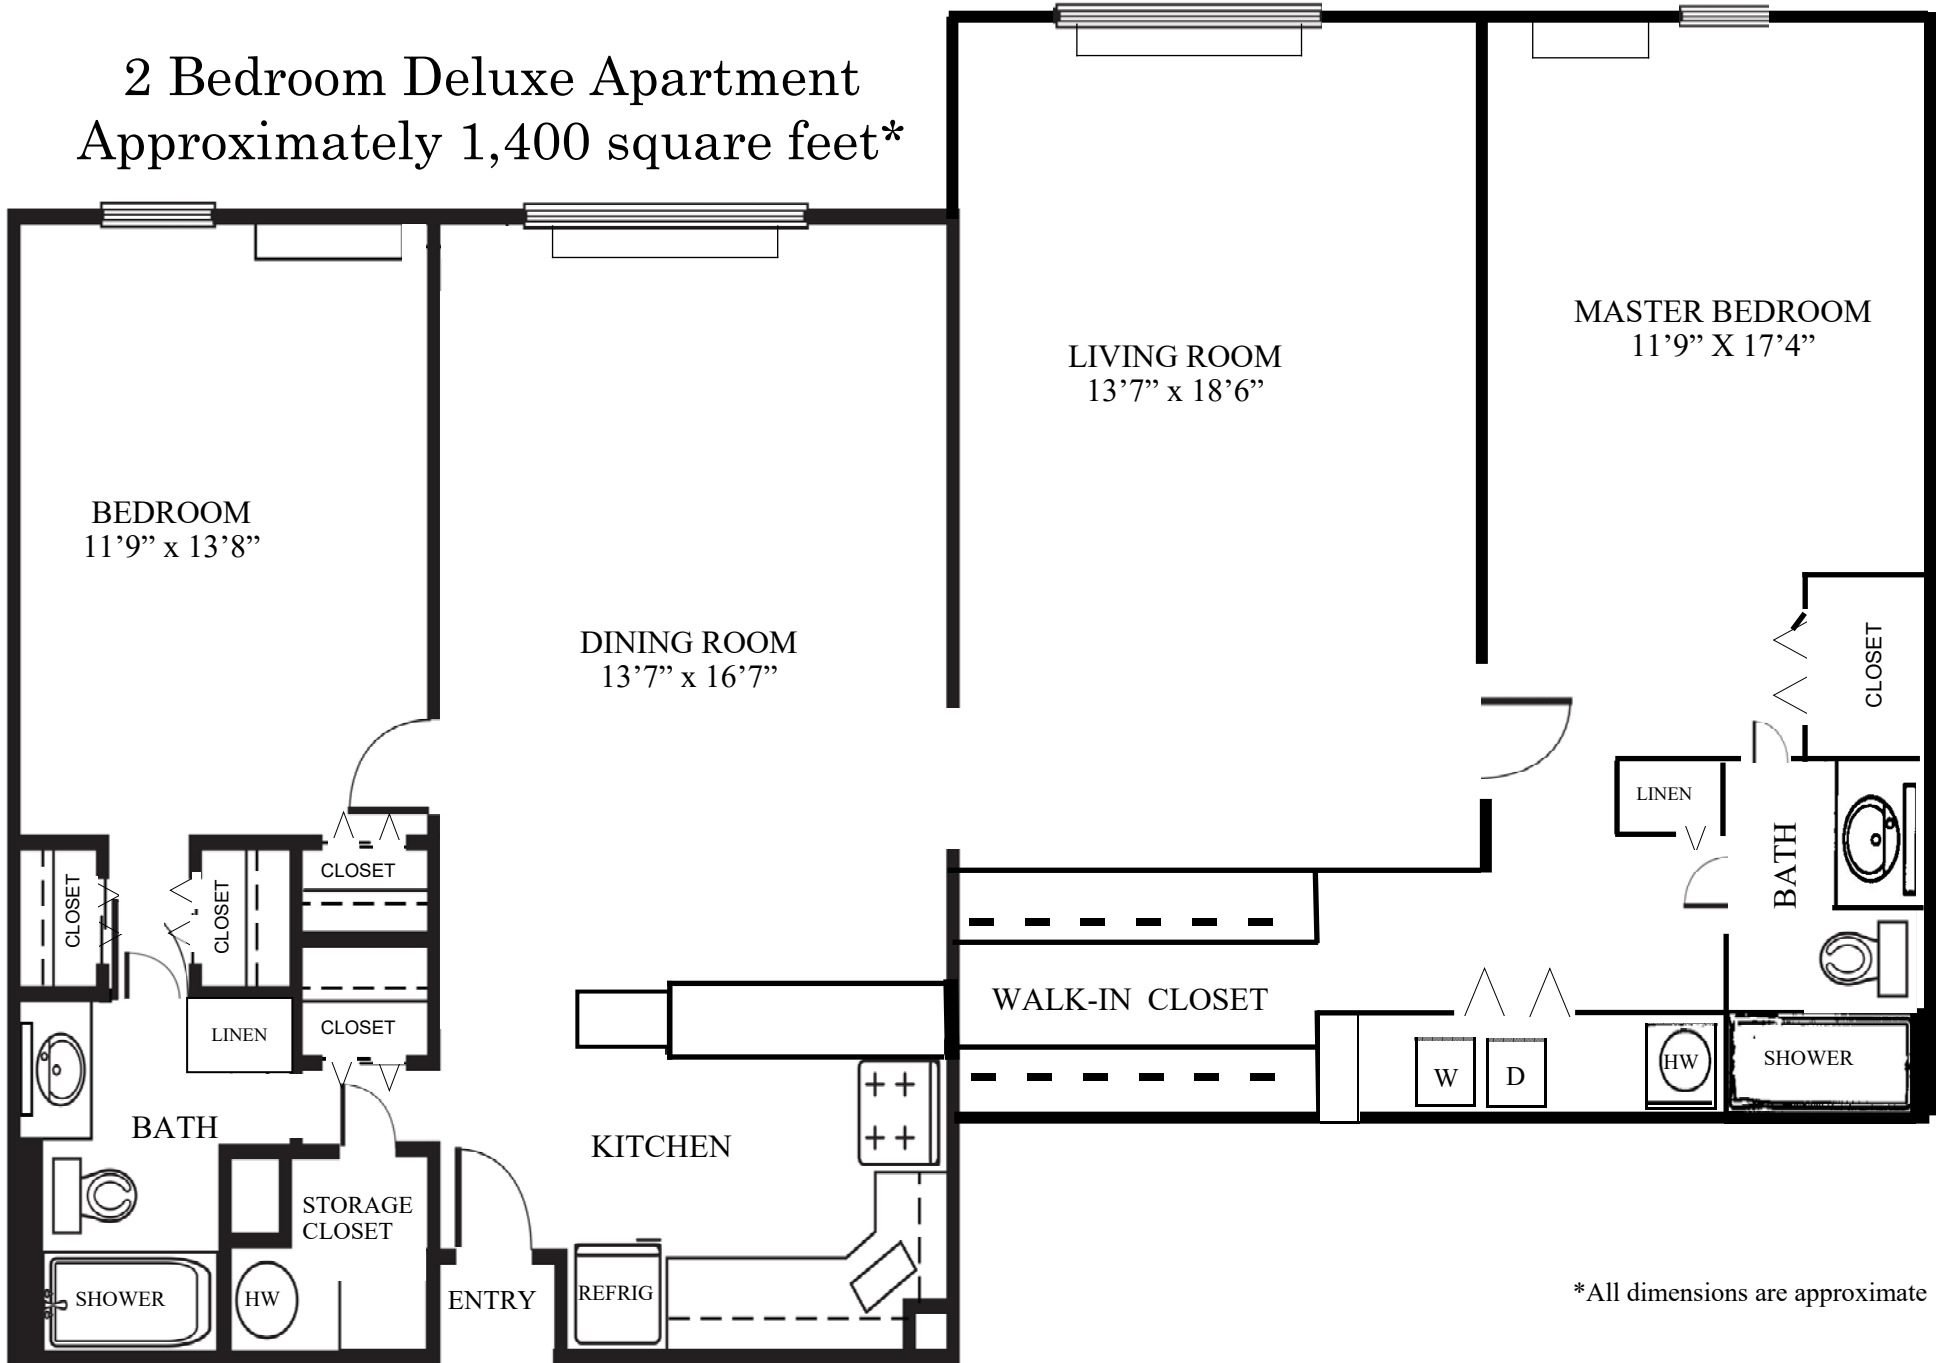

CORNWALL MANOR
Laurel Place 206

2 Bedroom Deluxe Apartment
Approximately 1,400 square feet*

*All dimensions are approximate