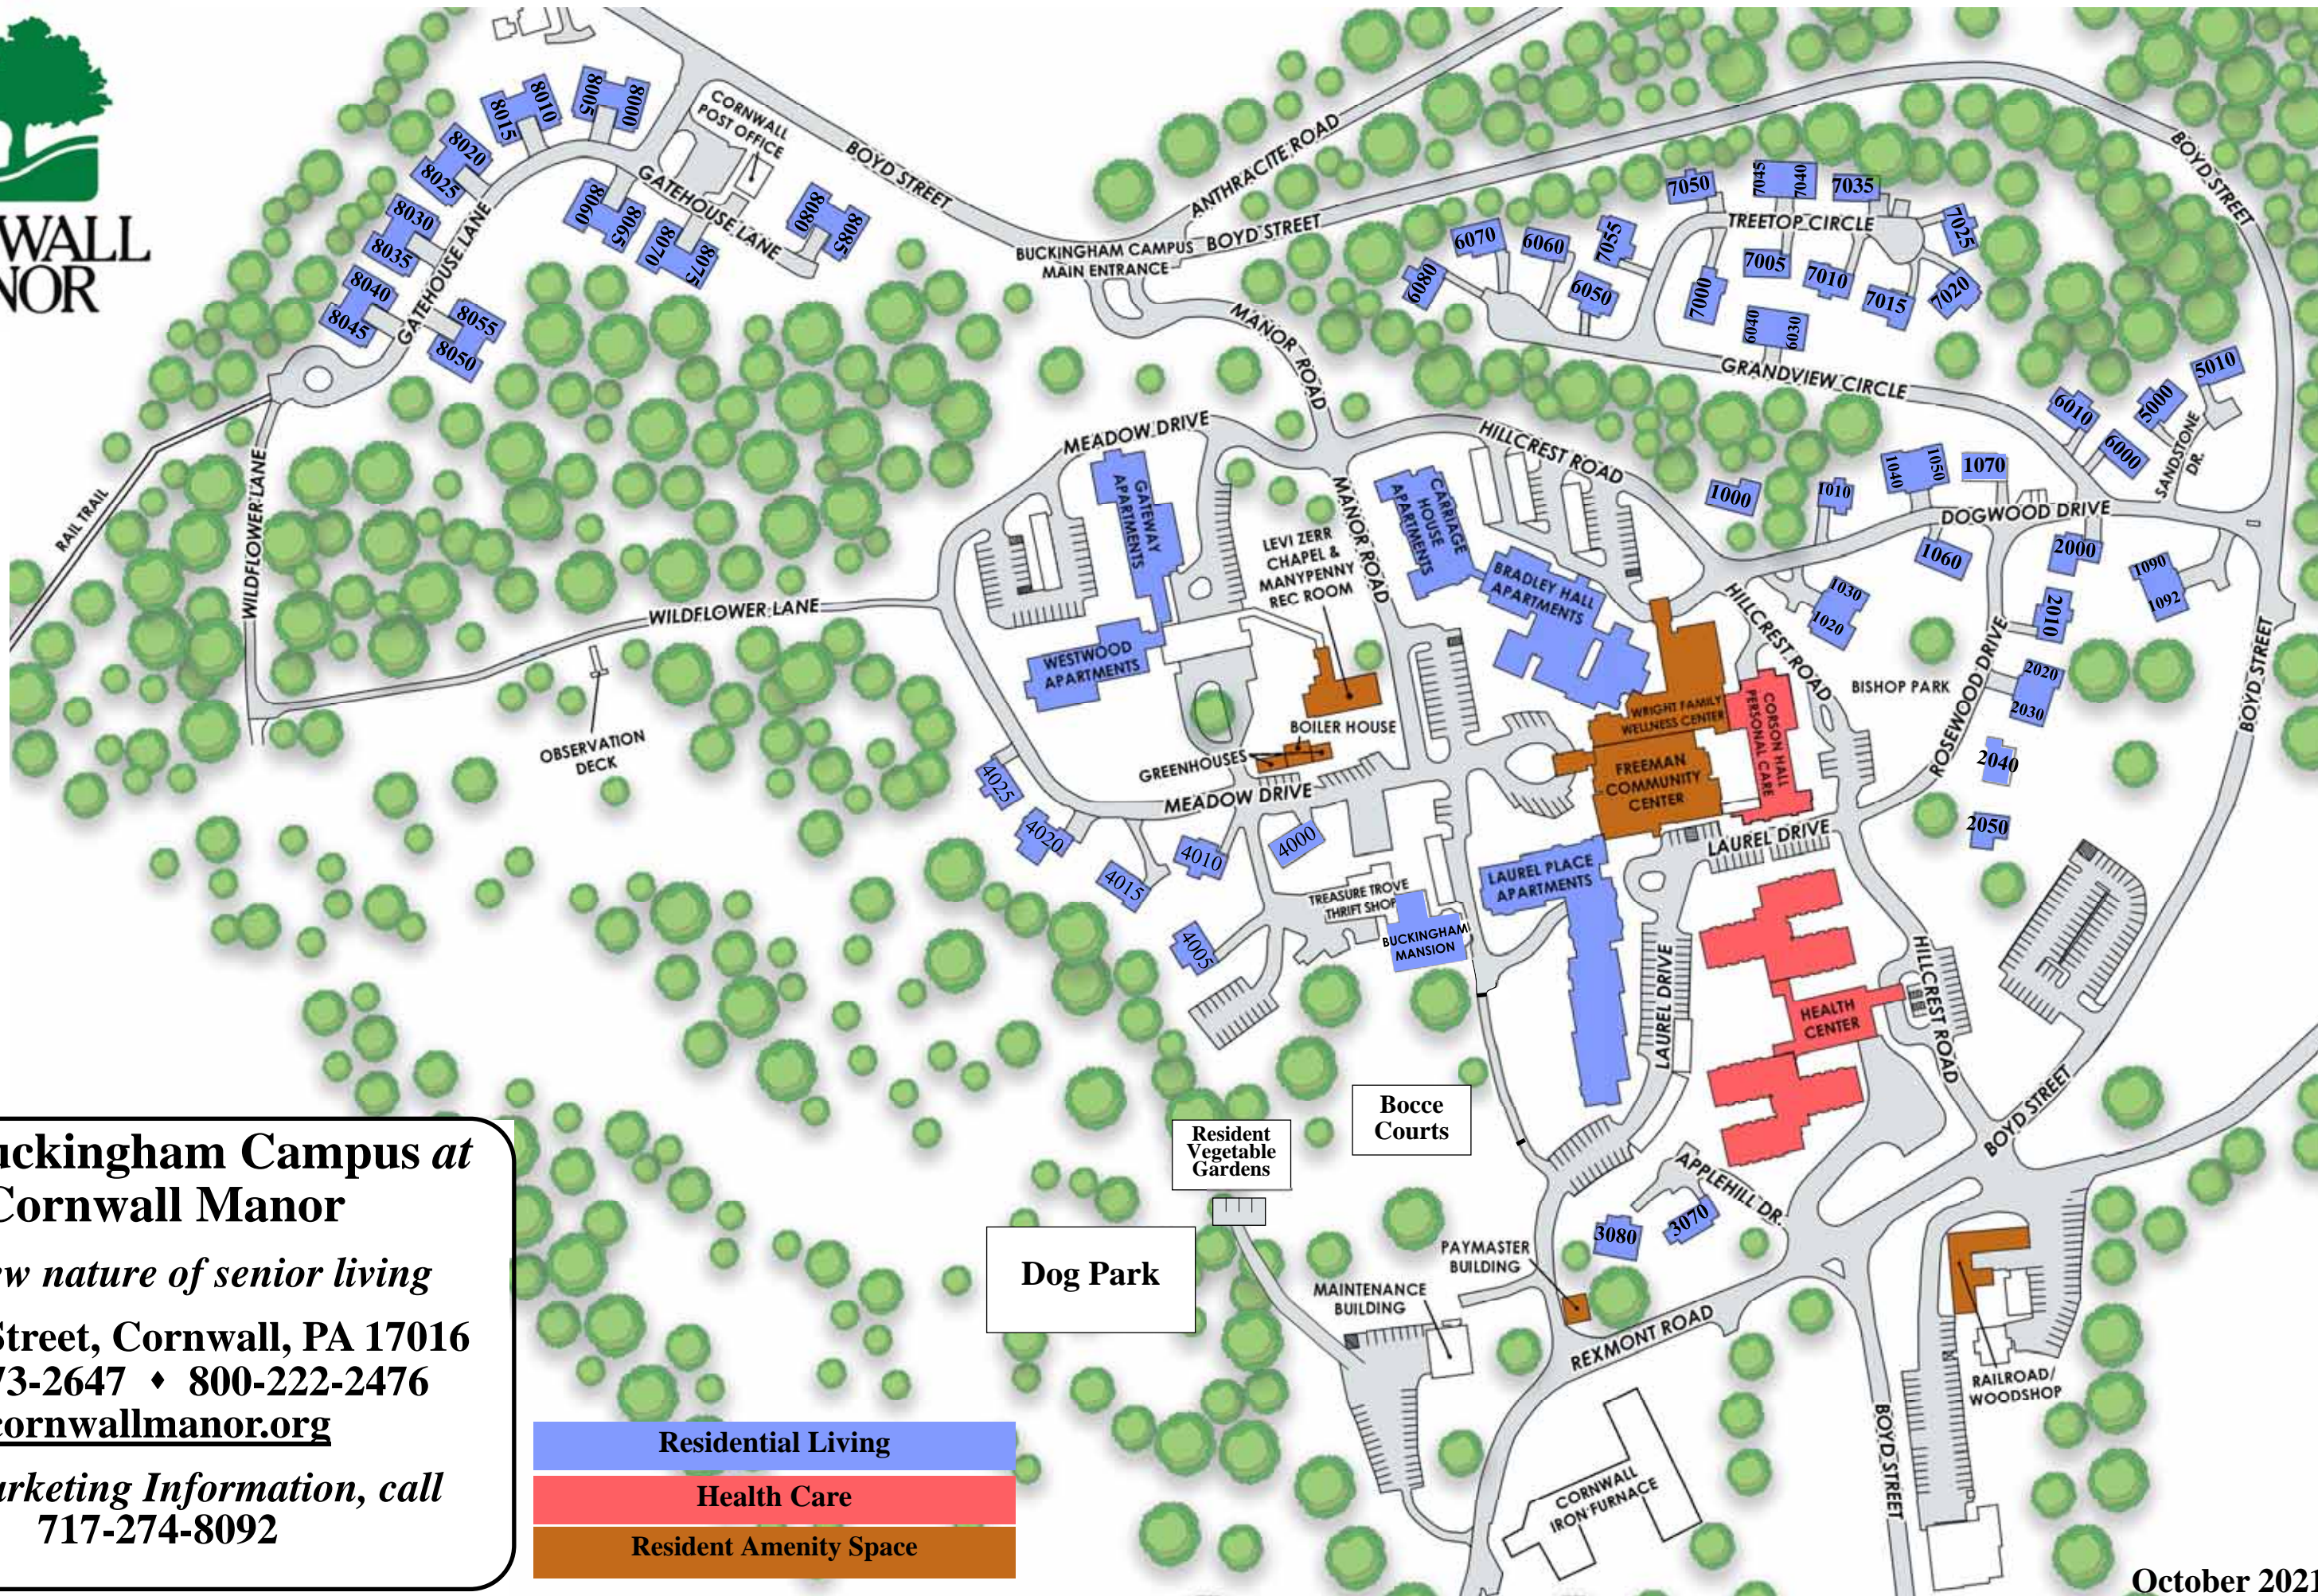

**CORNWALL
MANOR**

**The Buckingham Campus at
Cornwall Manor**

The new nature of senior living

1 Boyd Street, Cornwall, PA 17016

717-273-2647 ♦ 800-222-2476

cornwallmanor.org

*For Marketing Information, call
717-274-8092*

Residential Living
Health Care
Resident Amenity Space