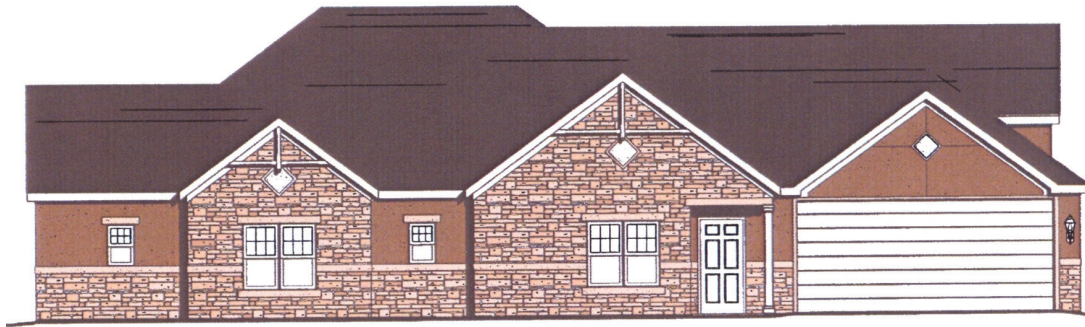

THE WOODS AT CORNWALL MANOR

The Evergreen - two car garage with loft

Square Footage: 1800 / Loft: 270 square feet

*The **Evergreen** features 2 bedrooms, den (or third bedroom), 2 baths, an open living room with cathedral ceiling, dining room and eat-in kitchen. Additional options include a gas fireplace, sunroom or deck.*