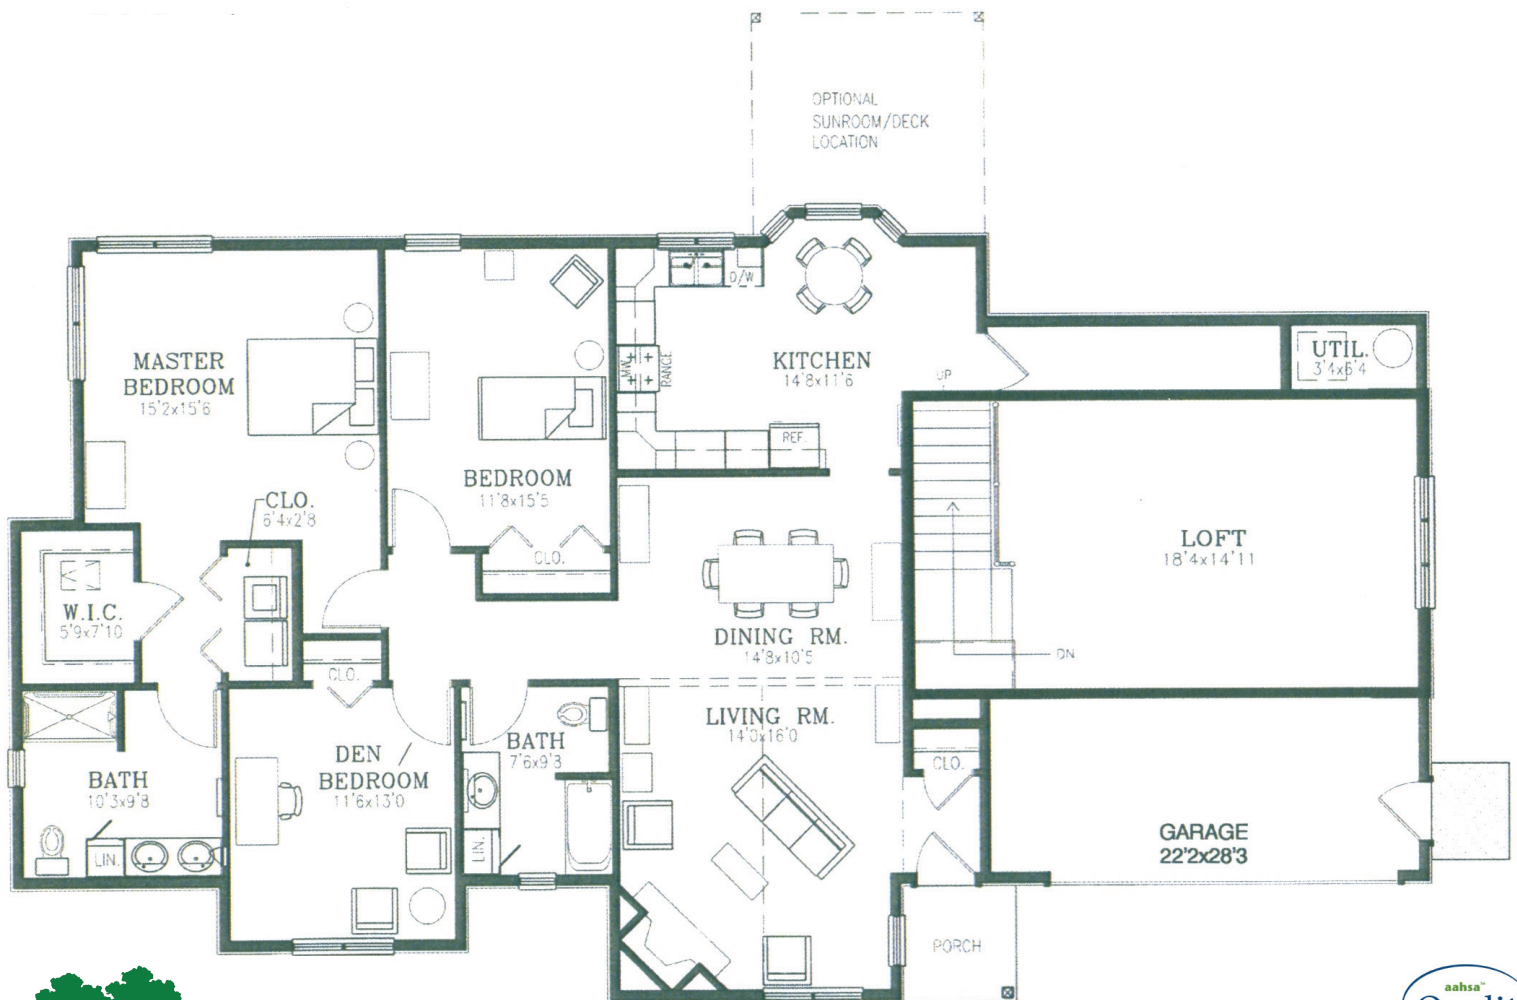

THE WOODS AT CORNWALL MANOR

The Evergreen - two car garage with loft

Square Footage: 1800 / Loft: 270 square feet

*The **Evergreen** features 2 bedrooms, den (or third bedroom), 2 baths, an open living room with cathedral ceiling, dining room and eat-in kitchen. Additional options include a gas fireplace, sunroom or deck.*